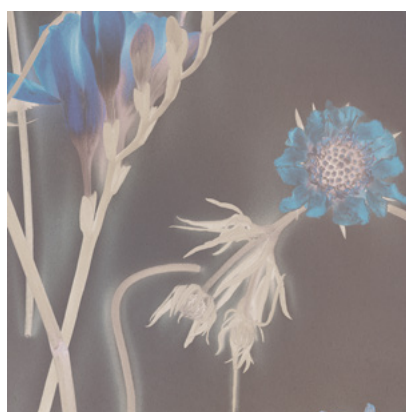

Calico

SUNPRINTS

Tear Sheet

Sunprints reveals the radiant alchemy of wildflowers in sunlit moments.

BLUEBELL

CHARM

FERN

FREESIA

GRAIN

SEPIA

SERENE

SPROUT

Sunprints Grain

Suitable for residential and commercial projects

COLOR
Grain

ITEM
6445

CONTENT
Type II PVC-Free

PANEL WIDTH
51" / 1295 mm trimmed

PANEL HEIGHT
132" / 3353 mm standard
192" / 4877 mm extended

REPEAT
Non-repeating

STOCK
Made to order

LEAD TIME
4 weeks to print

MINIMUM
1 panel

PRICE
Available upon request