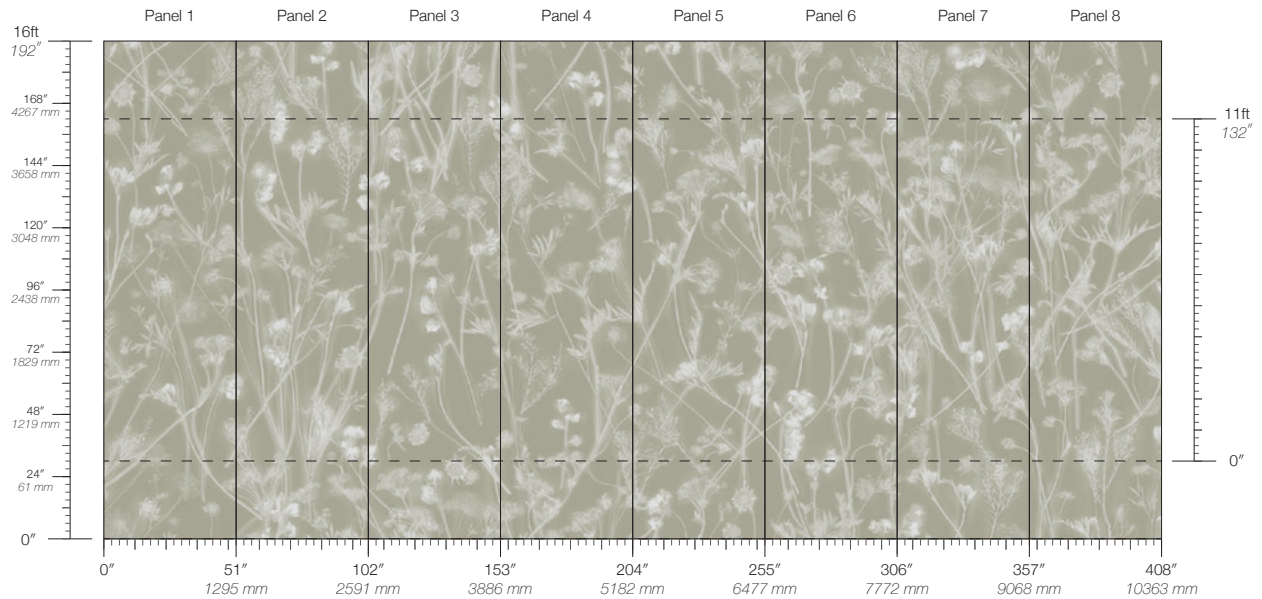

GRAIN

SEPIA

SERENE

SPROUT

Sunprints Grain

Suitable for residential and commercial projects

COLOR
Grain

ITEM
6445

CONTENT
Type II PVC-Free

PANEL WIDTH
51" / 1295 mm trimmed

PANEL HEIGHT
132" / 3353 mm standard
192" / 4877 mm extended

REPEAT
Non-repeating

STOCK
Made to order

LEAD TIME
4 weeks to print

MINIMUM
1 panel

PRICE
Available upon request

ORIGIN
USA

DETAILS
Custom options available

MAINTENANCE
Water-based cleanser

ENVIRONMENTAL
Recycled Content
Phthalate Free
Low VOC
HPD Available

SPECS
Polyester/Natural Fiber face
Fabric backing
14 oz per linear yard
435.2 g per linear meter
Dappled surface texture